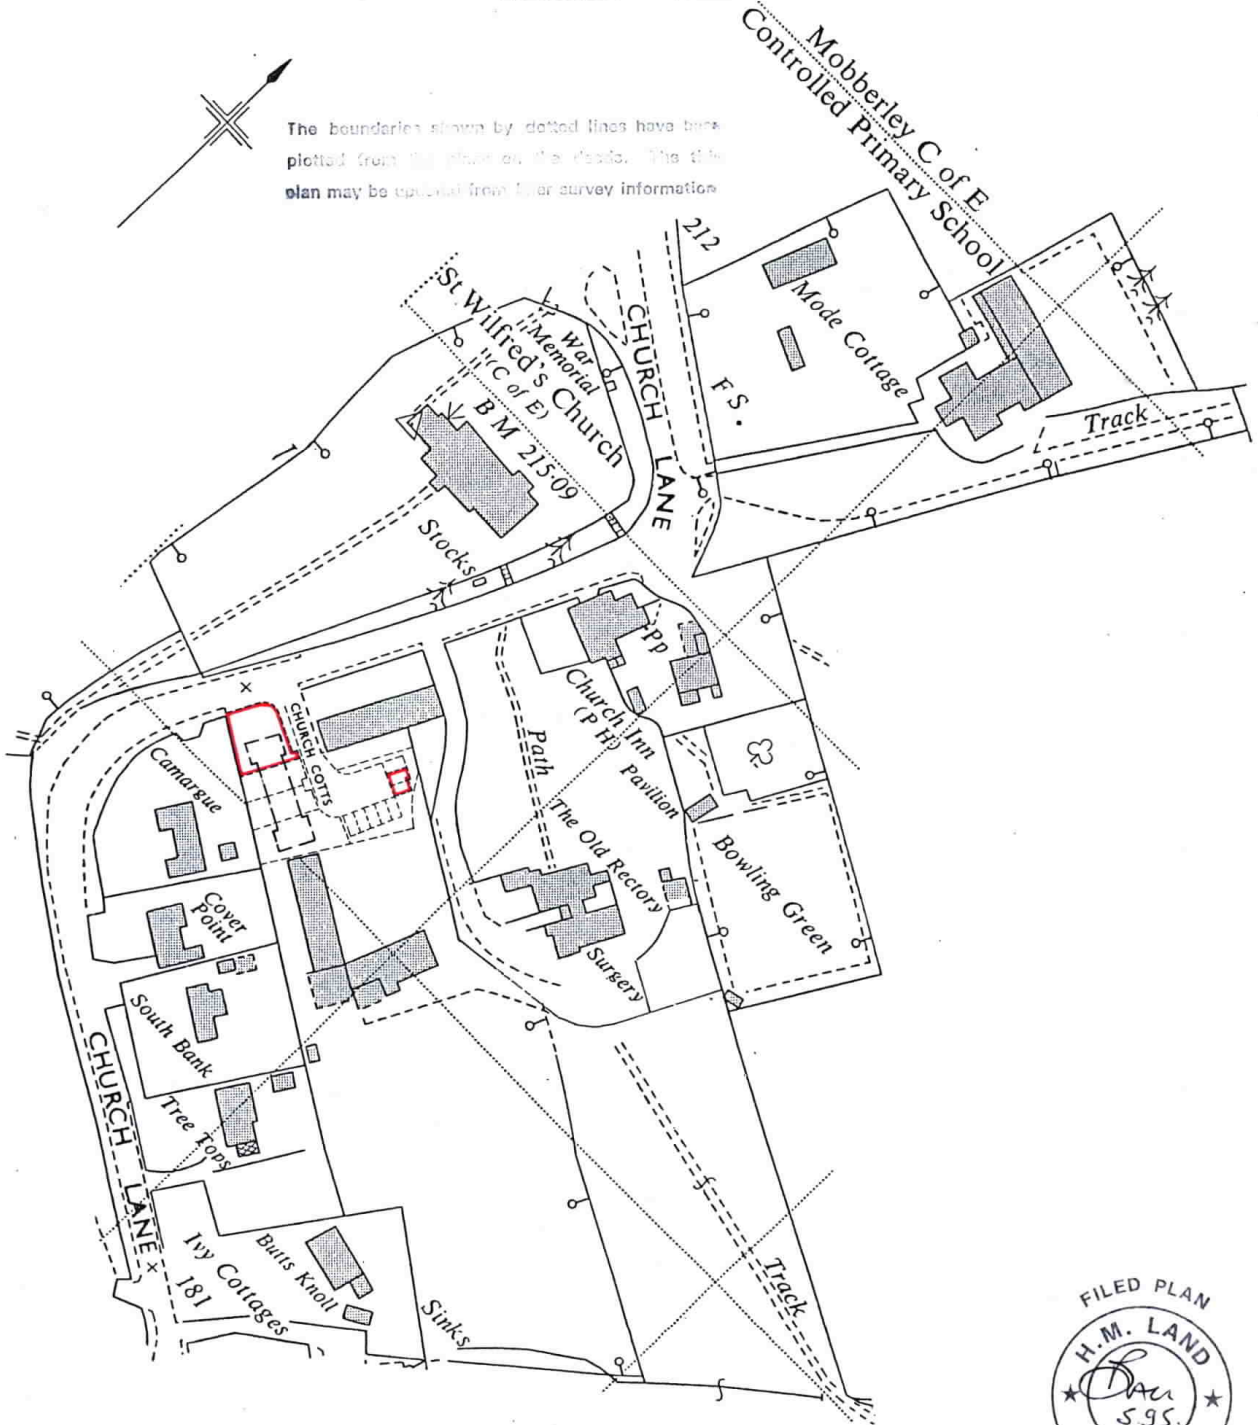

H.M. LAND REGISTRY		TITLE NUMBER	
		<b>CH369886</b>	
ORDNANCE SURVEY PLAN REFERENCE	SJ7980	SECTION A	Scale 1/1250 Enlarged from 1/2500
COUNTY CHESHIRE	DISTRICT MACCLESFIELD		© Crown copyright 1978

MOBBERLEY PARISH

This is a print of the view of the title plan obtained from HM Land Registry showing the state of the title plan on 09 September 2022 at 12:38:31. This title plan shows the general position, not the exact line, of the boundaries. It may be subject to distortions in scale. Measurements scaled from this plan may not match measurements between the same points on the ground.